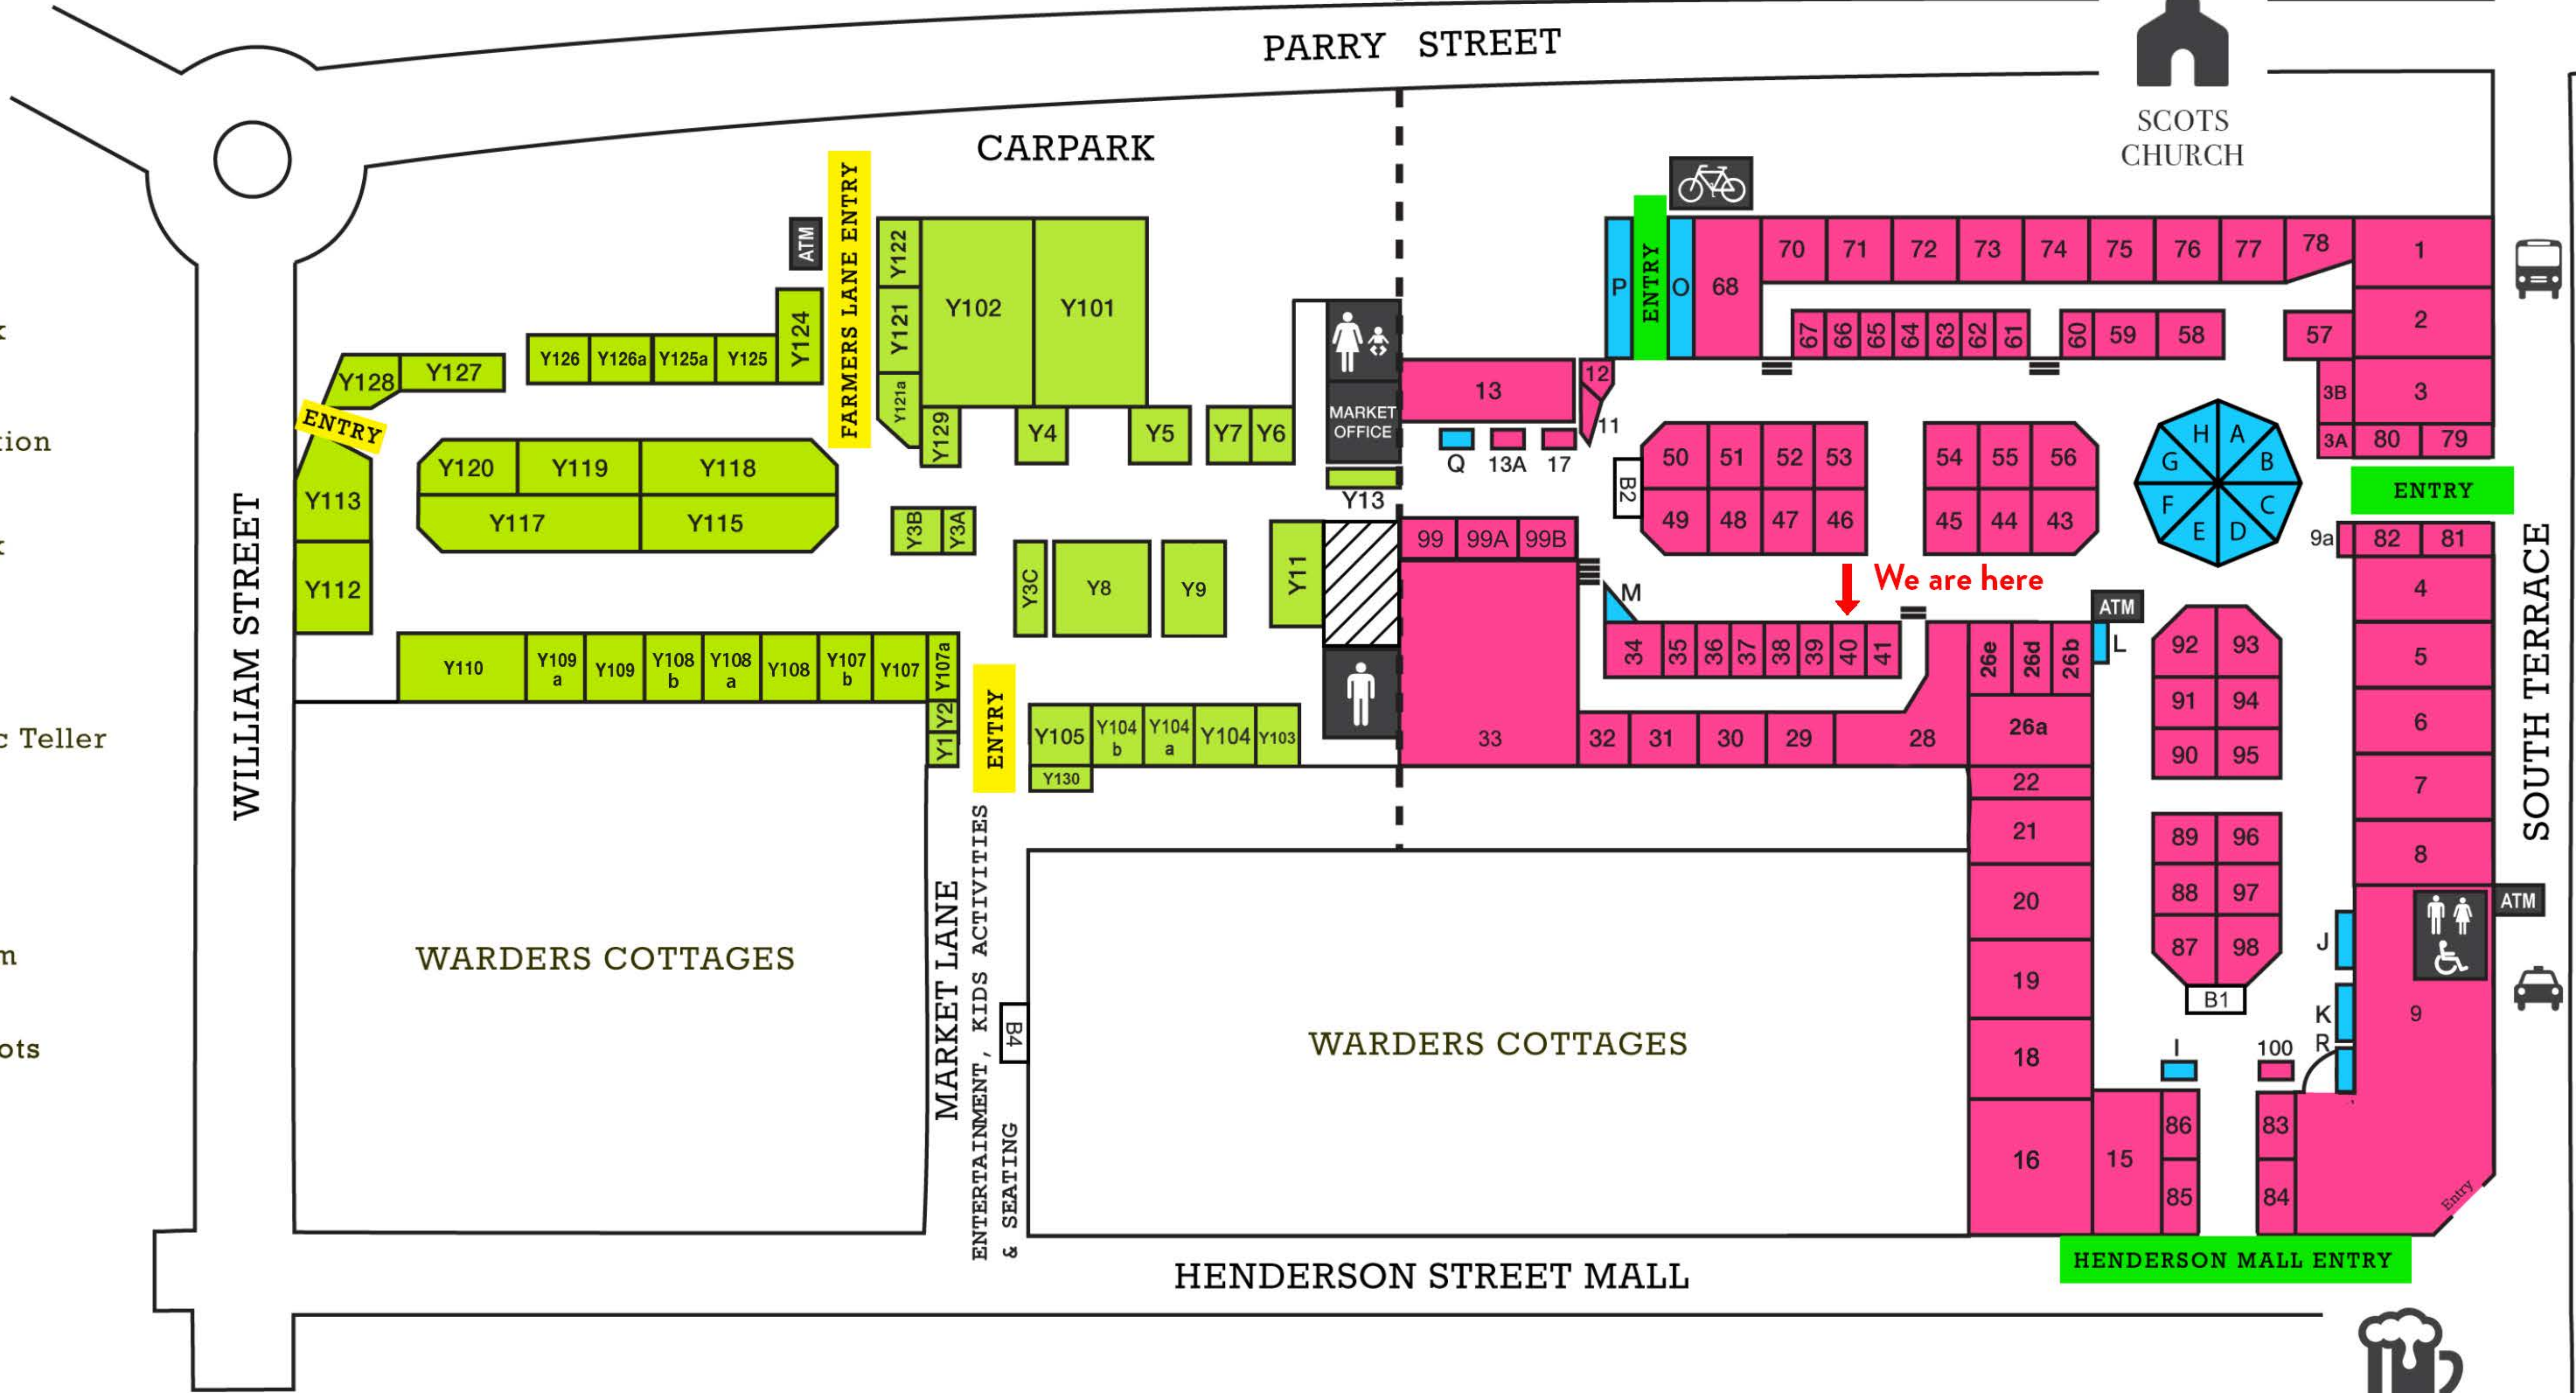

GATES OPEN

The Hall 9am

The Yard 8am

The Yard

The Hall

PARRY STREET

-  Bus Stop
-  Taxi Rank
-  Train Station
-  Bike Rack
-  Stairs
-  ATM Automatic Teller Machine
-  Toilets
-  Store Room
-  Busker Spots

WILLIAM STREET

CARPARK

WARDERS COTTAGES

WARDERS COTTAGES

HENDERSON STREET MALL

SOUTH TERRACE